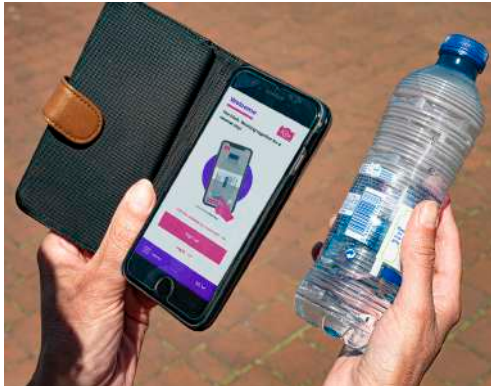

QU'EST-CE QUE LE CLICK ?